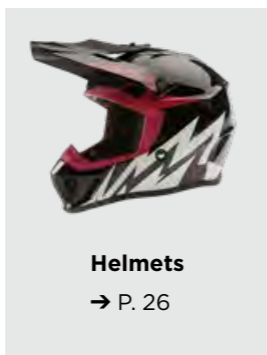

Helmets

→ P. 26