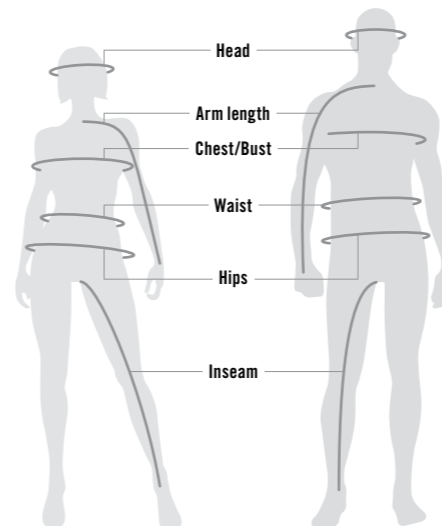

WHAT CODE REPRESENTS YOUR SIZE?

1. 1 Find your size.
2. 2 The corresponding code is THE CODE you use to complete the part number on your order. Example: 440 227____90
   Size: M = code "06", Therefore 440 227 06 90

SIZE	CODE	SIZE	CODE	SIZE	CODE
One Size	00	1	20	13	33
XXS	01	2	21	14	34
XS	02	3	22	16	35
S	04	4	23	3-4	79
M	06	5	24	5-6	52
L	09	6	25	6-8	48
XL	12	7	27	7-8	54
2XL	14	8	28	10-12	49
3XL	16	9	29	14-16	50
4XL	18	10	30	S/M	72
		11	31	M/L	91
		12	32	L/XL	73