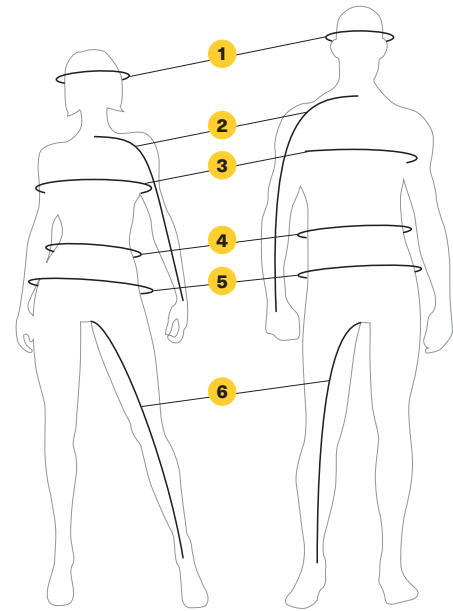

HOW TO MEASURE

- For best results, have someone else take measurements.
- Measure body in underwear.
- Tape must be snug but not tight.
- If measurements fall between two sizes, order the larger size.

1 HEAD	Around your head, from the center of the forehead, above the ears and over the natural bump at the back of the head.
2 ARM LENGTH	Let the hands hang down on the side in a slightly bent position. Measure from the center of the back of your neck, along the length of your arm, to the wrist.
3 CHEST / BUST	Measure under your arms, around the fullest part of your chest.
4 WAIST	Measure around your natural waistline, keeping one finger between the tape and body.
5 HIPS	Across the fullest part of the seat.
6 INSEAM	Without shoes, from crotch to the floor.